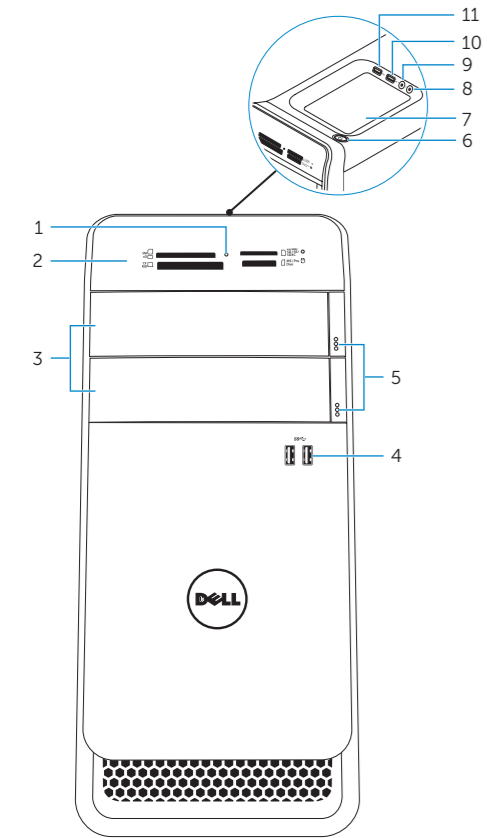

Features

Funktioner | Ominaisuudet | Funksjoner | Funktionen

- Media-card reader light
- Media-card reader
- Optical-drive covers (2)
- USB 3.0 ports (2)
- Optical-drive eject buttons (2)
- Power button
- Accessory tray
- Headphone port
- Microphone port
- USB 2.0 port
- USB 2.0 port with PowerShare
- Power-cable port
- Power-supply diagnostic button
- Power-supply diagnostic light
- Network port and network lights
- USB 2.0 ports (2)
- USB 3.0 ports (4)
- HDMI port
- DisplayPort
- Audio ports (6)
- Expansion-card slots (4)
- Regulatory label
- Security-cable slot
- Padlock rings
- Service Tag label