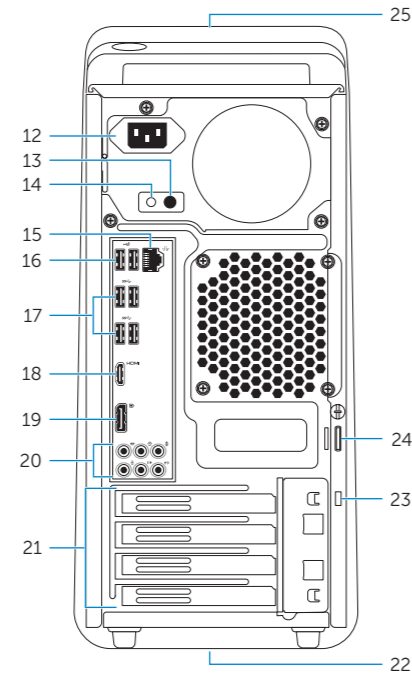

Features

Funktioner | Ominaisuudet | Funksjoner | Funktionen

- Media-card reader light
- Media-card reader
- Optical-drive covers (2)
- USB 3.0 ports (2)
- Optical-drive eject buttons (2)
- Power button
- Accessory tray
- Headphone port
- Microphone port
- USB 2.0 port
- USB 2.0 port with PowerShare
- Power-cable port
- Power-supply diagnostic button
- Power-supply diagnostic light
- Network port and network lights
- USB 2.0 ports (2)
- USB 3.0 ports (4)
- HDMI port
- DisplayPort
- Audio ports (6)
- Expansion-card slots (4)
- Regulatory label
- Security-cable slot
- Padlock rings
- Service Tag label